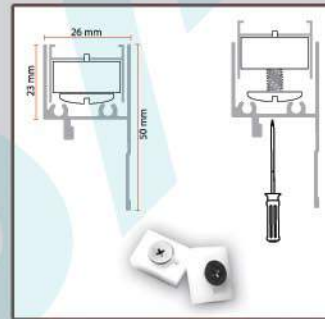

The Latest Modern Style BI-FOLD **BD 1**

Refer page 02

Stainless Steel Bearing Roller

Stainless Steel Bearing Roller is install on bottom aluminium track, it increase the smoothness and silence the door while slipping on the aluminium.