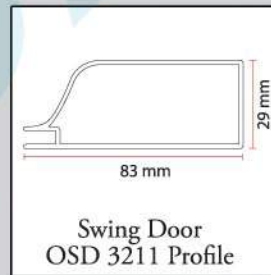

The frame design with modern elegance look, it was change to curvature design.