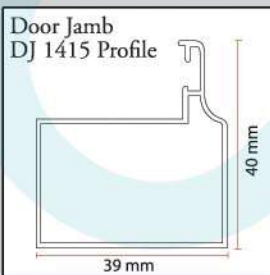

Corner Entry (CE 2005)
Shower Enclosures

L - Type (LTE 2116)
Shower Enclosures

Swing Door OSD 3211

Refer page 34

A door jamb or simply jamb is the vertical portion of the frame onto which a door is secured