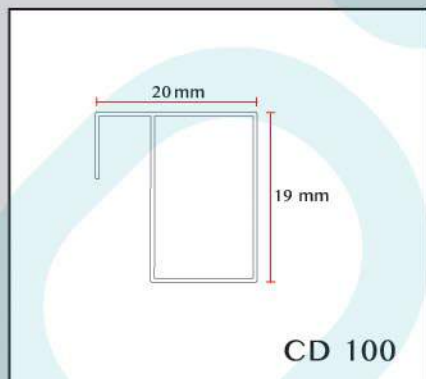

Frame Profile

Our swing cabinet is an elegant series which associates with tasteful, richness design and finishing in a luxurious way.

Handle Profile

Handle is a grip attached to a drawer and to moving the drawer. Is as a function to make user open/close drawer easily.