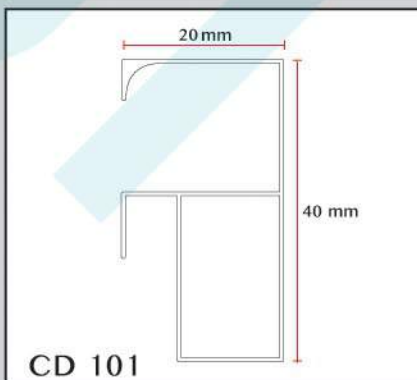

Frame Profile

Our swing cabinet is an elegant series which associates with tasteful, richness design and finishing in a luxurious way.

Handle Profile

Handle is a grip attached to a drawer and to moving the drawer. Is as a function to make user open/close drawer easily.