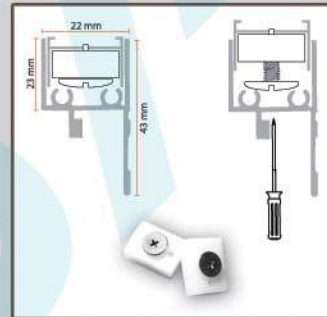

OSAYTM
every home affords

www.osay.com.my

The Latest Classic Style BI-FOLD **BD 2**

Refer page 02

Stainless Steel Bearing Roller

Stainless Steel Bearing Roller is install on bottom aluminium track, it increase the smoothness and silence the door while slipping on the aluminium.