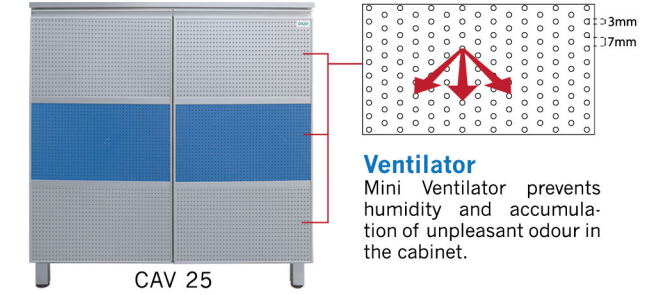

**SHOES CABINET
(DOOR FRAME: VENTILATOR ACP PANEL)**

Ventilator
Mini Ventilator prevents humidity and accumulation of unpleasant odour in the cabinet.