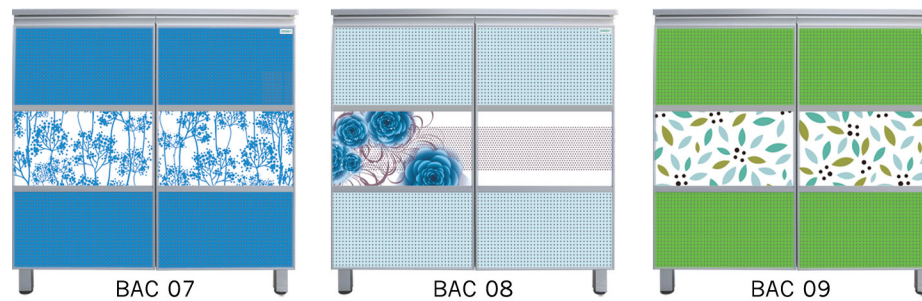

ABS 301527 SHOES CABINET

With 3 space shelf dividers that can store up to 12 pairs of shoes.

Door frame:

ACP Panel	RM 560
OSAY Art Panel	RM 600

ABS 361536 SHOES CABINET

With 4 space shelf dividers that can store up to 16 pairs of shoes.

Door frame:

ACP Panel	RM 880
OSAY Art Panel	RM 940

ABS 361548 SHOES CABINET

With 5 space shelf dividers that can store up to 20 pairs of shoes.

Door frame:

ACP Panel	RM 1110
OSAY Art Panel	RM 1186

ABS 361572 SHOES CABINET

With 7 space shelf dividers that can store up to 28 pairs of shoes.

Door frame:

ACP Panel	RM 1530
OSAY Art Panel	RM 1644

**SHOES CABINET
(DOOR FRAME: VENTILATOR ACP & OSAY ART PANEL)**

Ventilator
Mini Ventilator prevents humidity and accumulation of unpleasant odour in the cabinet.

**SHOES CABINET
(DOOR FRAME: VENTILATOR ACP PANEL)**

Ventilator
Mini Ventilator prevents humidity and accumulation of unpleasant odour in the cabinet.

*Designs may be changed according to the size