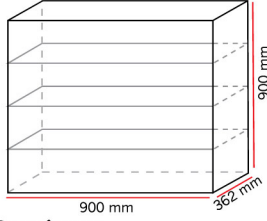

ABS 361536 SHOES CABINET

With 4 space shelf dividers that can store up to 16 pairs of shoes.

Door frame:

ACP Panel	RM 880
OSAY Art Panel	RM 940