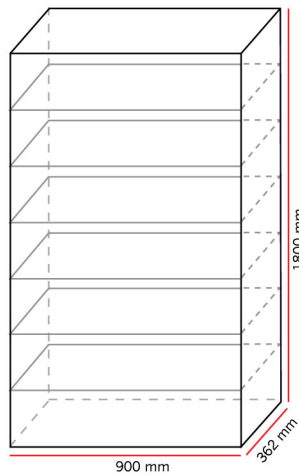

ABS 361572 SHOES CABINET

With 7 space shelf dividers that can store up to 28 pairs of shoes.

Door frame:

ACP Panel	RM 1530
OSAY Art Panel	RM 1644