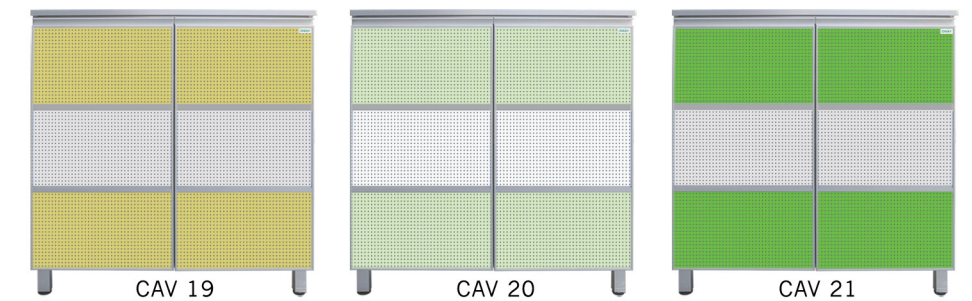

*Designs may be changed according to the size