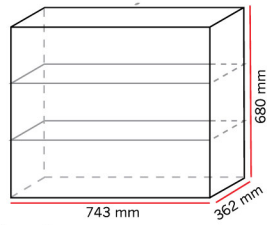

ABS 301527 SHOES CABINET

With 3 space shelf dividers that can store up to 12 pairs of shoes.

Door frame:

ACP Panel	RM 560
OSAY Art Panel	RM 600