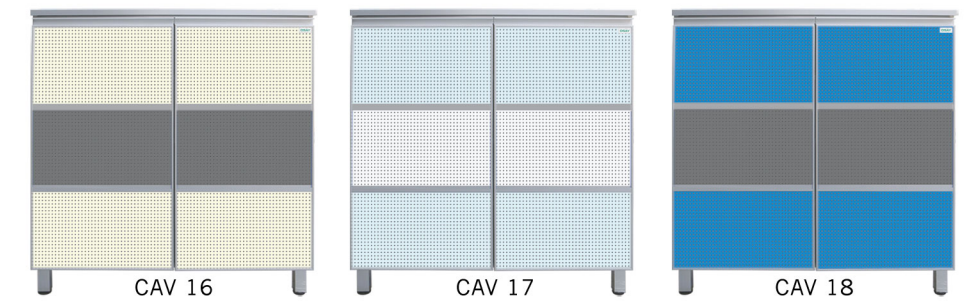

*Designs may be changed according to the size