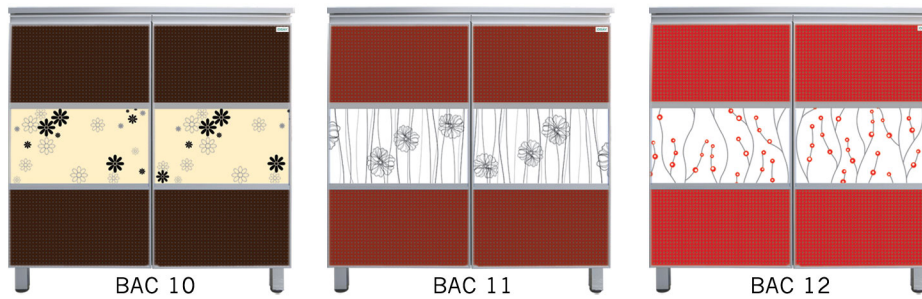

ABS 301527 SHOES CABINET

With 3 space shelf dividers that can store up to 12 pairs of shoes.

Door frame:

ACP Panel	RM 560
OSAY Art Panel	RM 600

ABS 361536 SHOES CABINET

With 4 space shelf dividers that can store up to 16 pairs of shoes.

Door frame:

ACP Panel	RM 880
OSAY Art Panel	RM 940

ABS 361548 SHOES CABINET

With 5 space shelf dividers that can store up to 20 pairs of shoes.

Door frame:

ACP Panel	RM 1110
OSAY Art Panel	RM 1186

ABS 361572 SHOES CABINET

With 7 space shelf dividers that can store up to 28 pairs of shoes.

Door frame:

ACP Panel	RM 1530
OSAY Art Panel	RM 1644

**SHOES CABINET
(DOOR FRAME: VENTILATOR ACP & OSAY ART PANEL)**

Ventilator
Mini Ventilator prevents humidity and accumulation of unpleasant odour in the cabinet.

**SHOES CABINET
(DOOR FRAME: VENTILATOR ACP PANEL)**

Ventilator
Mini Ventilator prevents humidity and accumulation of unpleasant odour in the cabinet.

*Designs may be changed according to the size