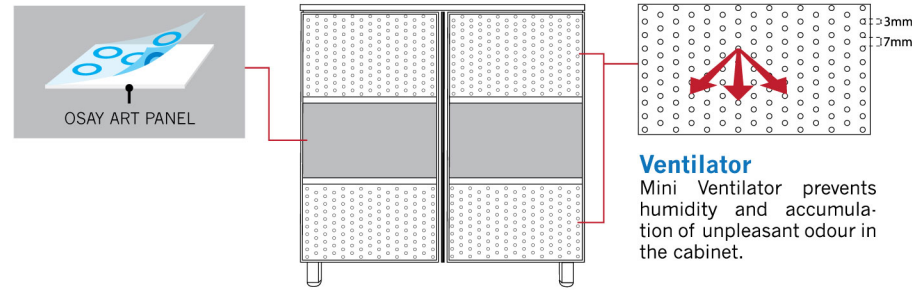

Door frame:

ACP Panel	RM 1110
OSAY Art Panel	RM 1186

ABS 361572 SHOES CABINET

With 7 space shelf dividers that can store up to 28 pairs of shoes.

Door frame:

ACP Panel	RM 1530
OSAY Art Panel	RM 1644

**SHOES CABINET
(DOOR FRAME: VENTILATOR ACP & OSAY ART PANEL)**