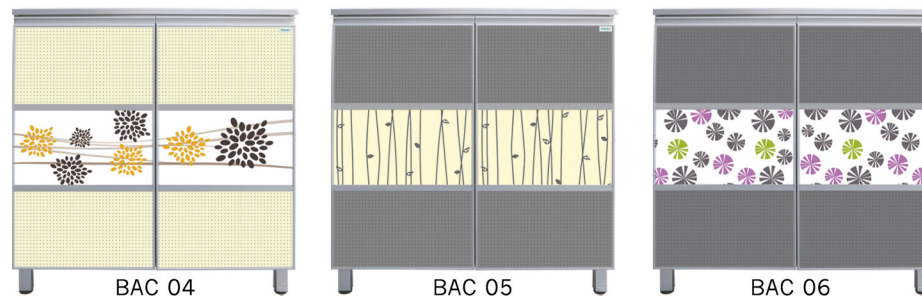

ABS 301527 SHOES CABINET

With 3 space shelf dividers that can store up to 12 pairs of shoes.

Door frame:

ACP Panel	RM 560
OSAY Art Panel	RM 600

ABS 361536 SHOES CABINET

With 4 space shelf dividers that can store up to 16 pairs of shoes.

Door frame:

ACP Panel	RM 880
OSAY Art Panel	RM 940

ABS 361548 SHOES CABINET

With 5 space shelf dividers that can store up to 20 pairs of shoes.

Door frame:

ACP Panel	RM 1110
OSAY Art Panel	RM 1186

ABS 361572 SHOES CABINET

With 7 space shelf dividers that can store up to 28 pairs of shoes.

Door frame:

ACP Panel	RM 1530
OSAY Art Panel	RM 1644

**SHOES CABINET
(DOOR FRAME: VENTILATOR ACP & OSAY ART PANEL)**

Ventilator
Mini Ventilator prevents humidity and accumulation of unpleasant odour in the cabinet.

**SHOES CABINET
(DOOR FRAME: VENTILATOR ACP PANEL)**

Ventilator
Mini Ventilator prevents humidity and accumulation of unpleasant odour in the cabinet.

*Designs may be changed according to the size