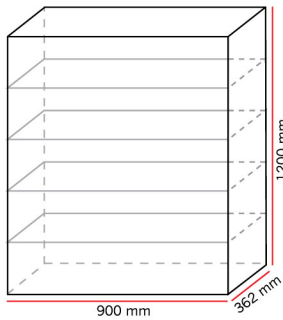

ABS 361536 SHOES CABINET

With 4 space shelf dividers that can store up to 16 pairs of shoes.

Door frame:

ACP Panel	RM 880
OSAY Art Panel	RM 940

ABS 361548 SHOES CABINET

With 5 space shelf dividers that can store up to 20 pairs of shoes.