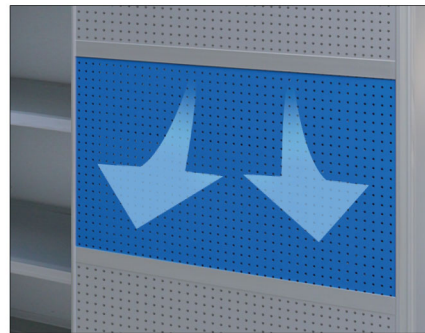

Shoes Cabinet Perfection

Soft Closing Hinges

Shelf Panel

Top View Cut 45°

Ventilator ACP Panel

Side View

Height Adjustable Legs

* For ABS 361536, ABS 361548, ABS 361572

Mix and Match

Free-standing shoes cabinet can be placed and shifted as you go and need. Transform the space you have into the space you need.

Our Quality Assurance :

EMAIL : info@osay.com.my

LOG IN : www.osay.com.my